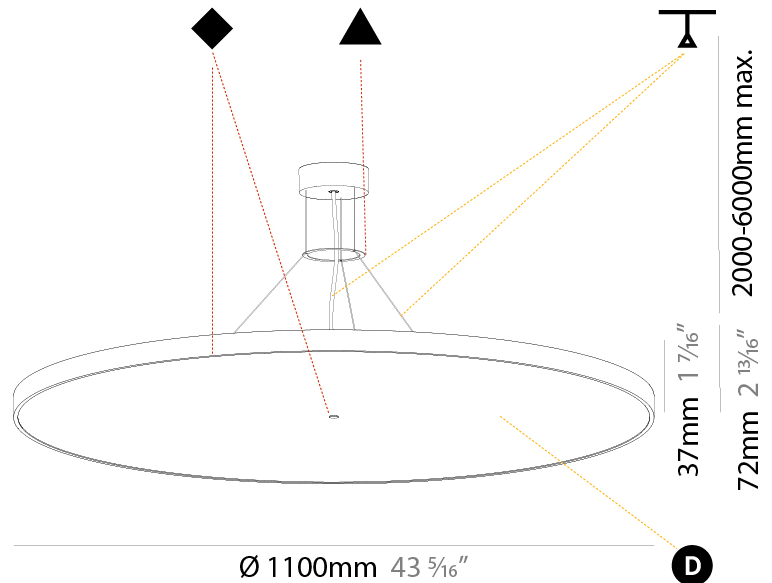

GENERAL

Series: Sign Diva
Subseries: Sign Diva
Partner: Prolicht
Division: Architectural
Installation: Suspension
Product Type: Pendant
Mounting Location: Ceiling
Light Distribution: Direct

PHYSICAL

Shape: Round
Diameter (mm): 1100
Diameter (in): 43 ⁵/₁₆"
Height (mm): 86
Height (in): 3 ³/₈"
Weight (kg): 19.475
Weight (lbs): 42.94
Diffuser: PMMA - Opal / Micro-Prism / Sparkling Secret / Vintage Industrial
Fixture Finish: SSR / BKV / CWI / CRY / HAB / UFT / ITA / RUA / FTG / MYG / LOD / PUS / FRO / FUP / KIA / POP / BLS / SPG / MEY / GOH / CHC / COM / ABZ / JAG / OBR / MOS / ROR
Fixture Material: PMMA / Extruded Aluminum / Steel
Cable Details: 2000mm/78 3/4" or 6000mm/236 1/4" Transparent Cable

ELECTRICAL

Lamp Type: LED (Zhaga Standard)
Input Wattage (W): 169.4
Total Output Wattage (W): 134
Dimming: Tri-Mode (Non-Dimming and Phase Dimming (120Vac only) and 0-10V Dimming)
Driver Included: Yes
Driver Location: Integrated
Driver Type: Constant Current - Universal
Driver Class: Class 2
Input Voltage (V): 120 - 277
Constant Current (MA): 600

LED

Color Temperature (*K): 2700 / 3000 / 3500 / 4000
Max. Delivered Lumen (lm): 16140 / 19520 / 19933 / 20340
CRI: >90 CRI
Lamp Life (hrs): 50000

OPTICAL

RATINGS AND CERTIFICATIONS

Certified By: Certified for North American Standards
IP rating: IP20