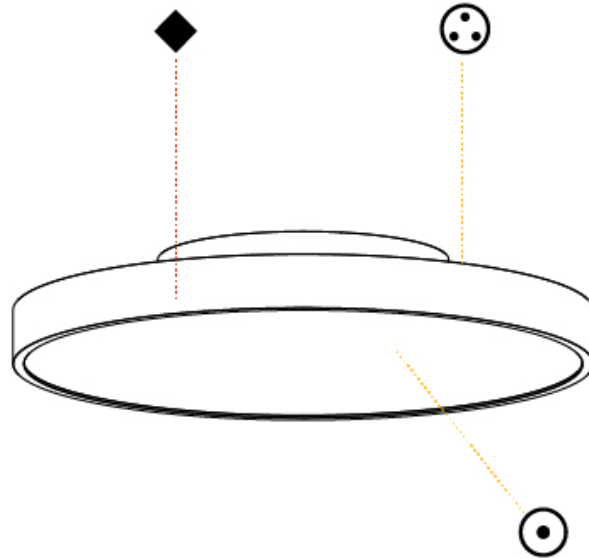

SIGN DIVA SURFACE

A3D091-

PROJECT
TYPE
SPECIFIER
QUANTITY
DATE