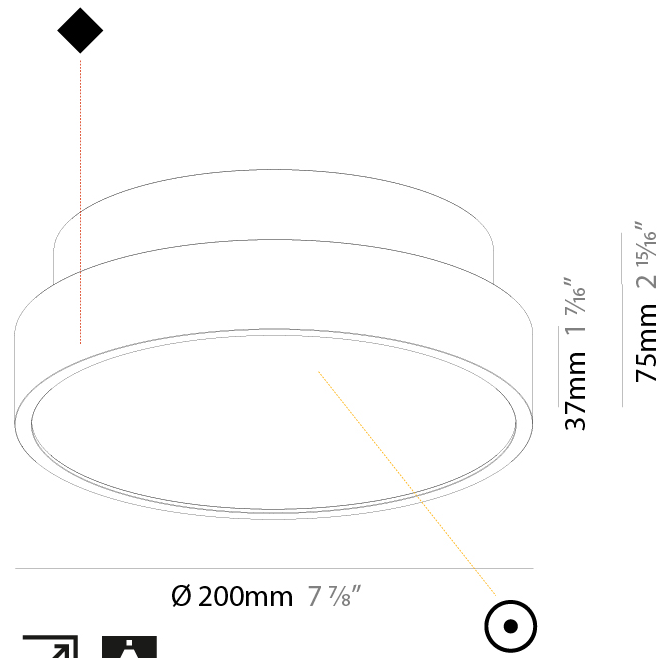

GENERAL

Series: Sign Diva
Subseries: Sign Diva
Partner: Prolicht
Division: Architectural
Installation: Surface
Product Type: Ceiling Surface
Mounting Location: Ceiling
Light Distribution: Direct

PHYSICAL

Shape: Round
Diameter (mm): 200
Diameter (in): 7 7/8
Height (mm): 75
Height (in): 2 15/16
Weight (kg): 1.122
Weight (lbs): 2.474
Diffuser: [PMMA - Opal/Micro-Prism/Sparkling Secret/Vintage Industrial with Shine Ring](#)
Fixture Finish: [SSR / BKV / CWI / CRY / HAB / UFT / ITA / RUA / FTG / MYG / LOD / PUS / FRO / FUP / KIA / POP / BLS / SPG / MEY / GOH / CHC / COM / ABZ / JAG / OBR / MOS / ROR](#)
Fixture Material: [PMMA / Extruded Aluminum / Steel](#)

ELECTRICAL

Lamp Type: LED (Zhaga Standard)
Input Wattage (W): 12.1
Total Output Wattage (W): 11
Dimming: [Tri-Mode (Non-Dimming and Phase Dimming (120Vac only) and 0-10V Dimming)](#)
Driver Included: Yes
Driver Location: Integrated
Driver Type: Constant Current - Universal
Driver Class: Class 2
Input Voltage (V): 120 - 277
Constant Current (MA): 350

LED

Color Temperature (°K): [3000 / 3500 / 4000](#)
Max. Delivered Lumen (lm): [1040 / 1058 / 1080](#)
CRI: >90 CRI
Lamp Life (hrs): 50000

OPTICAL

RATINGS AND CERTIFICATIONS

Certified By: Certified for North American Standards
IP rating: IP20