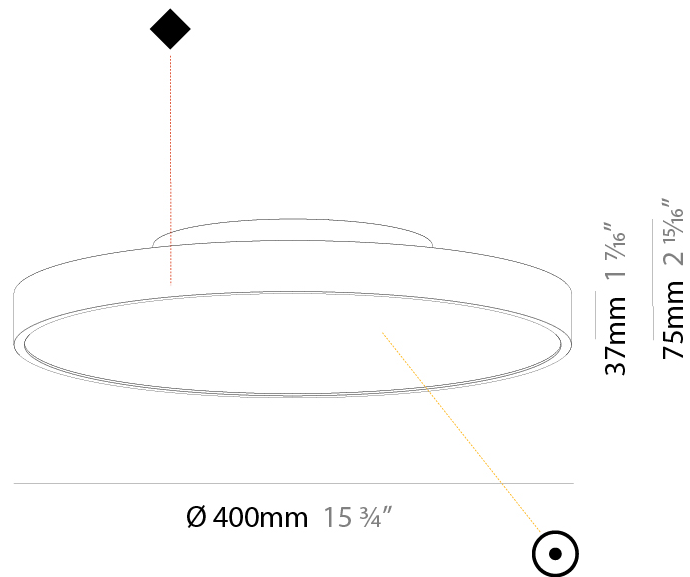

GENERAL

Series: Sign Diva
Subseries: Sign Diva
Partner: Prolicht
Division: Architectural
Installation: Surface
Product Type: Ceiling Surface
Mounting Location: Ceiling
Light Distribution: Direct

PHYSICAL

Shape: Round
Diameter (mm): 400
Diameter (in): 15 3/4
Height (mm): 75
Height (in): 2 15/16
Weight (kg): 2.306
Weight (lbs): 5.084
Diffuser: PMMA - Opal/Micro-Prism/Sparkling Secret/Vintage Industrial with Shine Ring
Fixture Finish: SSR / BKV / CWI / CRY / HAB / UFT / ITA / RUA / FTG / MYG / LOD / PUS / FRO / FUP / KIA / POP / BLS / SPG / MEY / GOH / CHC / COM / ABZ / JAG / OBR / MOS / ROR
Fixture Material: PMMA / Extruded Aluminum / Steel

ELECTRICAL

Lamp Type: LED (Zhaga Standard)
Input Wattage (W): 19.8
Total Output Wattage (W): 16
Dimming: Tri-Mode (Non-Dimming and Phase Dimming (120Vac only) and 0-10V Dimming)
Driver Included: Yes
Driver Location: Integrated
Driver Type: Constant Current - Universal
Driver Class: Class 2
Input Voltage (V): 120 - 277
Constant Current (MA): 500

LED

Color Temperature (°K): 3000 / 3500 / 4000
Max. Delivered Lumen (lm): 2260 / 2293 / 2340
CRI: >90 CRI
Lamp Life (hrs): 50000

OPTICAL

RATINGS AND CERTIFICATIONS

Certified By: Certified for North American Standards
IP rating: IP20