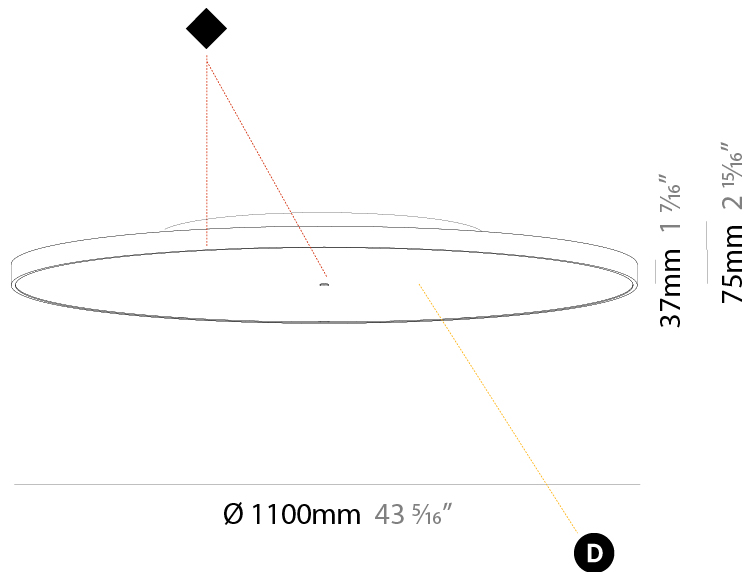

GENERAL

Series: Sign Diva
Subseries: Sign Diva
Partner: Prolicht
Division: Architectural
Installation: Surface
Product Type: Ceiling Surface
Mounting Location: Ceiling
Light Distribution: Direct

PHYSICAL

Shape: Round
Diameter (mm): 1100
Diameter (in): 43 ⁵/₁₆"
Height (mm): 75
Height (in): 2 ¹⁵/₁₆"
Weight (kg): 18.324
Weight (lbs): 40.397
Diffuser: PMMA - Opal/Micro-Prism/Sparkling Secret/Vintage Industrial with Shine Ring
Fixture Finish: SSR / BKV / CWI / CRY / HAB / UFT / ITA / RUA / FTG / MYG / LOD / PUS / FRO / FUP / KIA / POP / BLS / SPG / MEY / GOH / CHC / COM / ABZ / JAG / OBR / MOS / ROR
Fixture Material: PMMA / Extruded Aluminum / Steel

ELECTRICAL

Lamp Type: LED (Zhaga Standard)
Input Wattage (W): 169.4
Total Output Wattage (W): 134
Dimming: Tri-Mode (Non-Dimming and Phase Dimming (120Vac only) and 0-10V Dimming)
Driver Included: Yes
Driver Location: Integrated
Driver Type: Constant Current - Universal
Driver Class: Class 2
Input Voltage (V): 120 - 277
Constant Current (MA): 600

LED

Color Temperature (°K): 3000 / 3500 / 4000
Max. Delivered Lumen (lm): 19520 / 19933 / 20340
CRI: >90 CRI
Lamp Life (hrs): 50000

OPTICAL

RATINGS AND CERTIFICATIONS

Certified By: Certified for North American Standards
IP rating: IP20

A

D