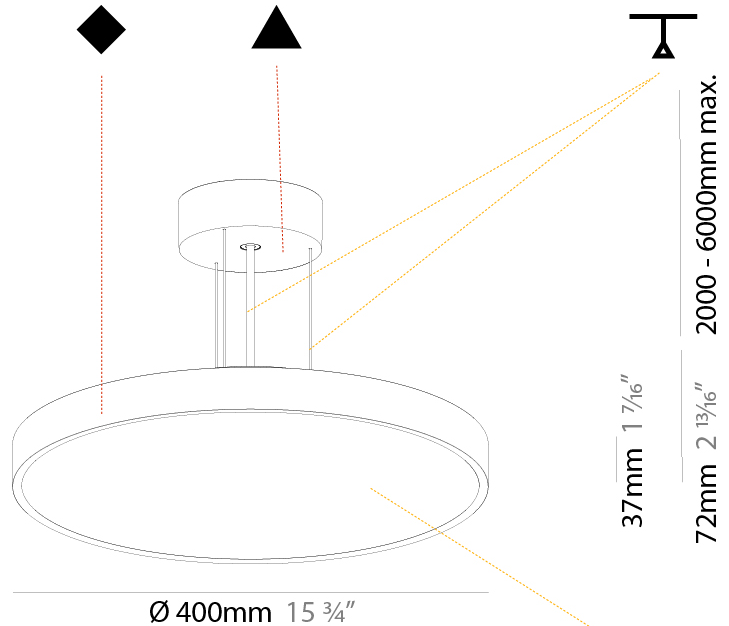

GENERAL

Series: Sign Diva
Subseries: Sign Diva
Brand: Prolicht
Division: Architectural
Mounting Type: Suspension
Mounting Location: Ceiling
Subcategory: Pendant

PHYSICAL

Shape: Round
Diameter (mm): 400
Diameter (in): 15 3/4
Height (mm): 72
Height (in): 2 13/16
Max. Overall Height (mm): 2072
Max. Overall Height (in): 81 3/16
Light Distribution: Direct
Weight (kg): 2.972
Weight (lbs): 6.55

Diffuser: PMMA - Opal / Micro-Prism / Sparkling Secret / Vintage Industrial with Shine Ring

Fixture Finish: SSR / BKV / CWI / CRY / HAB / UFT / ITA / RUA / FTG / MYG / LOD / PUS / FRO / FUP / KIA / POP / BLS / SPG / MEY / GOH / GUM / CHC / COM / ABZ / JAG / OBR / MOS / ROR

Fixture Material: Extruded Aluminum / Steel

Cable Details: 2000mm or 6000mm Transparent Cable

ELECTRICAL

Lamp Type: LED (Zhaga Standard)
Input Wattage (W): 19.8
Total Output Wattage (W): 16
Dimming: Tri-Mode (Non-Dimming and Phase Dimming (120Vac only) and 0-10V Dimming)
Driver Included: Yes
Driver Location: Integrated
Driver Type: Constant Current - Universal
Driver Class: Class 2
Input Voltage (V): 120 - 277
Constant Current (MA): 500

LED

Color Temperature (°K): 2700 / 3000 / 3500 / 4000
Max. Delivered Lumen (lm): 1160 / 1733 / 1741 / 1776
CRI: >90 CRI
Lamp Life (hrs): 50000

OPTICAL

RATINGS AND CERTIFICATIONS

Certified By: Certified for North American Standards
IP rating: IP20

PROJECT
TYPE
SPECIFIER
QUANTITY
DATE