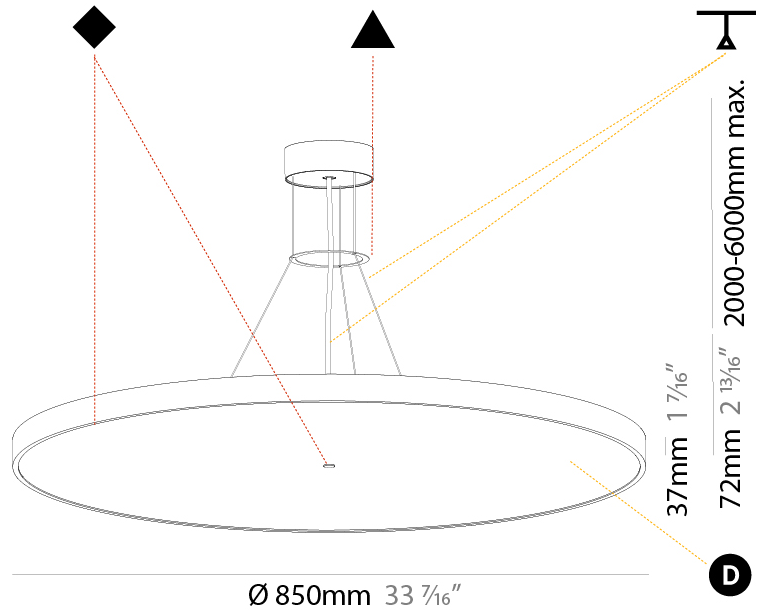

GENERAL

Series: Sign Diva
Subseries: Sign Diva
Partner: Prolicht
Division: Architectural
Installation: Suspension
Product Type: Pendant
Mounting Location: Ceiling
Light Distribution: Direct

PHYSICAL

Shape: Round
Diameter (mm): 850
Diameter (in): 33 7/16
Height (mm): 72
Height (in): 2 13/16
Max. Overall Height (mm): 6072
Max. Overall Height (in): 239 1/16
Weight (kg): 14.005
Weight (lbs): 30.88
Diffuser: PMMA - Opal / Micro-Prism / Sparkling Secret / Vintage Industrial
Fixture Finish: SSR / BKV / CWI / CRY / HAB / UFT / ITA / RUA / FTG / MYG / LOD / PUS / FRO / FUP / KIA / POP / BLS / SPG / MEY / GOH / CHC / COM / ABZ / JAG / OBR / MOS / ROR
Fixture Material: PMMA / Extruded Aluminum / Steel
Cable Details: 2000mm or 6000mm Transparent Cable

ELECTRICAL

Lamp Type: LED (Zhaga Standard)
Input Wattage (W): 96.8
Total Output Wattage (W): 76.8
Dimming: Tri-Mode (Non-Dimming and Phase Dimming (120Vac only) and 0-10V Dimming)
Driver Included: Yes
Driver Location: Integrated
Driver Type: Constant Current - Universal
Driver Class: Class 2
Input Voltage (V): 120 - 277
Constant Current (MA): 600

LED

Color Temperature (°K): 2700 / 3000 / 3500 / 4000
Max. Delivered Lumen (lm): 7960 / 9950 / 10153 / 10360
CRI: >90 CRI
Lamp Life (hrs): 50000

OPTICAL

RATINGS AND CERTIFICATIONS

Certified By: Certified for North American Standards
IP rating: IP20

PROJECT
TYPE
SPECIFIER
QUANTITY
DATE