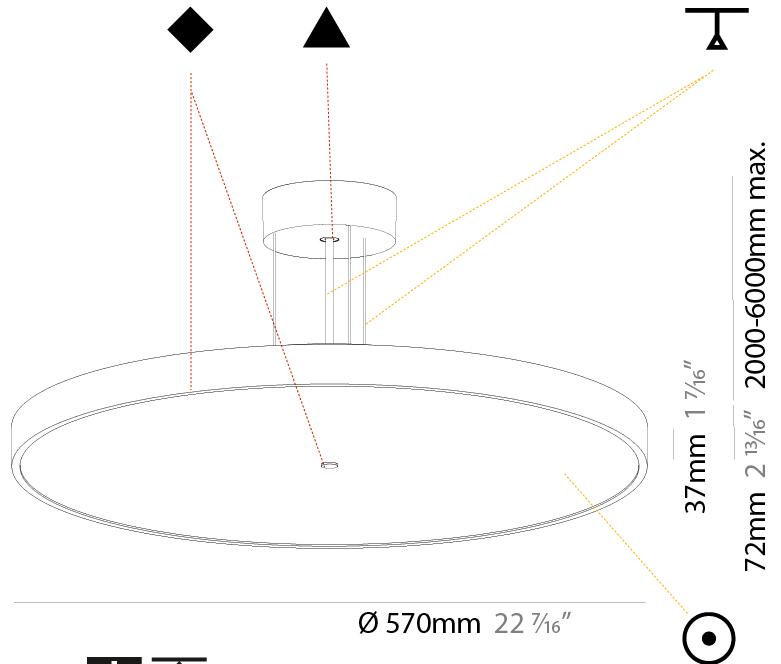

GENERAL

Series: Sign Diva
Subseries: Sign Diva
Partner: Prolicht
Division: Architectural
Installation: Suspension
Product Type: Pendant
Mounting Location: Ceiling
Light Distribution: Direct

PHYSICAL

Shape: Round
Diameter (mm): 570
Diameter (in): 22 7/16
Height (mm): 72
Height (in): 2 13/16
Max. Overall Height (mm): 6072
Max. Overall Height (in): 239 1/16
Weight (kg): 7.802
Weight (lbs): 17.2

Diffuser: PMMA - Opal / Micro-Prism / Sparkling Secret / Vintage Industrial with Shine Ring
Fixture Finish: SSR / BKV / CWI / CRY / HAB / UFT / ITA / RUA / FTG / MYG / LOD / PUS / FRO / FUP / KIA / POP / BLS / SPG / MEY / GOH / CHC / COM / ABZ / JAG / OBR / MOS / ROR
Fixture Material: PMMA / Extruded Aluminum / Steel
Cable Details: 2000mm or 6000mm Transparent Cable

ELECTRICAL

Lamp Type: LED (Zhaga Standard)
Input Wattage (W): 58.3
Total Output Wattage (W): 53
Dimming: Tri-Mode (Non-Dimming and Phase Dimming (120Vac only) and 0-10V Dimming)
Driver Included: Yes
Driver Location: Integrated
Driver Type: Constant Current - Universal
Driver Class: Class 2
Input Voltage (V): 120 - 277
Constant Current (MA): 350

LED

Color Temperature (°K): 2700 / 3000 / 3500 / 4000
Max. Delivered Lumen (lm): 5060 / 6120 / 6233 / 6360
CRI: >90 CRI
Lamp Life (hrs): 50000

OPTICAL

RATINGS AND CERTIFICATIONS

Certified By: Certified for North American Standards
IP rating: IP20

A